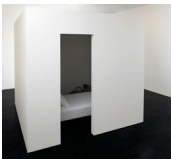

Stephen Friedman Gallery
Jennifer Rubell 'Not Alone'
4 September - 2 October 2015
Check List

JENNIFER RUBELL
Us 2015
Glass
18 x 49 x 19cm
(7 1/8 x 19 1/4 x 7 1/2in)
Edition 1 of 3 + 2AP
RUBELL 49

JENNIFER RUBELL
Forever 2015
Bronze, bed, pillows and plasterboard
Overall: 240 x 263.5 x 263.5cm
(94 1/2 x 103 3/4 x 103 3/4in)
Edition 1 of 3 + 2AP
RUBELL 48

JENNIFER RUBELL
Them 2015
Vintage salt and pepper shakers, hard boiled eggs and wooden shelves
Overall: 29.5 x 962 x 10cm
(11 5/8 x 378 3/4 x 4in)
RUBELL 55

BRAD JONES
Equestrian Portrait Profile 2015
Oil on canvas
2 Panels
213.4 x 304.8cm
(84 x 120in)
RUBELL 51