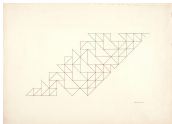

JUDITH LAUAND
Concreto 110 1958
Ink on paper,
48 x 66cm (19 x 26in)
Framed: 64.8 x 83.1 x 3cm
(25 1/2 x 32 7/8 x 1 1/2in)
LAUAND 25