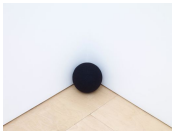

TOM FRIEDMAN
Untitled (Black Ball) 2012
Styrofoam and flock,
15.2 x 15.2 x 15.2cm
(6 x 6 x 6in)
FRIE 219