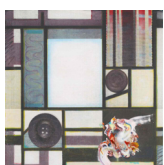

Paul McDevitt
Running on Woollen Legs
2 September - 1 October 2011

- 1 PAUL MCDEVITT
Boom/Clarity (besmirched) 2011
Acrylic paint, oil paint and gouache screenprint on canvas,
130 x 130cm
(51 1/4 x 51 1/4in)
MCD 251

- 2 PAUL MCDEVITT
La Ligne Claire 2011
Acrylic paint and gouache screenprint on canvas,
190 x 120cm
(74.8 x 47.2in)
MCD 241

- 3 PAUL MCDEVITT
Gentleman 2011
Acrylic paint and screenprint on canvas,
160 x 130cm
(63 x 51 1/4in)
MCD 245