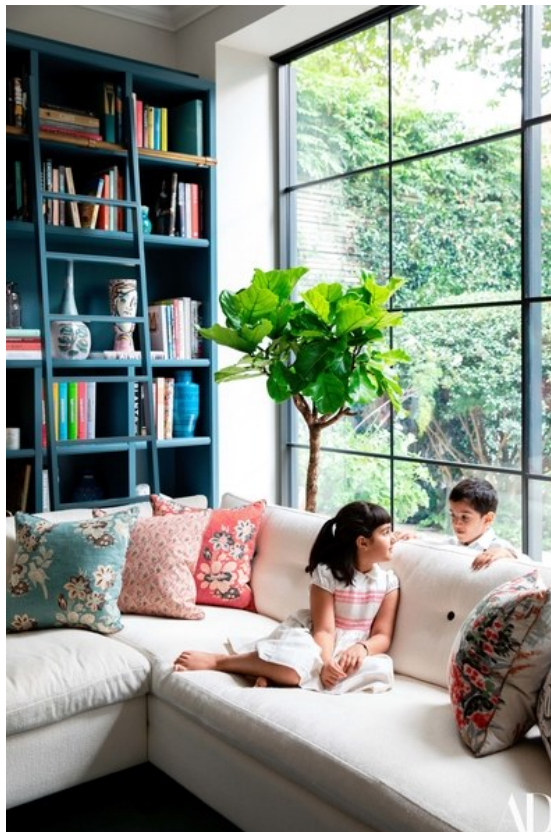

## Stephen Friedman Gallery

Architectural Digest  
Tour More of the Warm, Layered, Art-Filled Home  
17 January 2019

Farrow & Ball paint colors the master bath's cabinetry. Apparatus pendant.

Eiesha Bharti Pasricha and her daughter lounge on a [BDDW](#) sofa in the family room of their London house. Bharti Pasricha designed the bookcase, which holds a set of pots by Ai Weiwei. Tomás Saraceno suspended artwork; Philip Arctander clam chair.

## Stephen Friedman Gallery

Architectural Digest  
Tour More of the Warm, Layered, Art-Filled Home  
17 January 2019

A Brodie Neill table and vintage Gio Ponti chairs form a dining area.

The Pasricha children in the family room of their London townhouse. The custom pillows wear vintage fabrics.