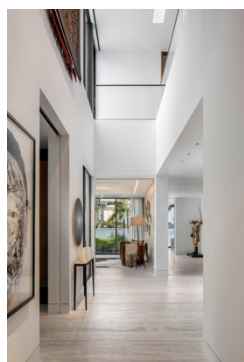

This striking family home is intrinsically connected to and inspired by its location, right by the Miami waterfront in the affluent neighbourhood of Golden Beach. Set by the water on a narrow strip of land between the Atlantic Ocean on the east and the Intracoastal Waterway to the west, and named Terracina, the house is designed by South African architecture practice SAOTA and merges a response to its distinctive context and the client's love for art.

The architects orientated the house towards the long sea views, opening it up through expansive glazing and floor-to-ceiling sliding doors that bring inside and outside together seamlessly. The structure occupies the inner side of the pie-shaped plot, in order to allow for larger terrace areas towards the water element.

Formally, the design balances opposites. 'The house mediates a progressive experience that unfolds between a muscular, monolithic protective screen of concrete panels presented to the street and a light, transparent treatment on the façade facing the waterway,' explain the architects. A carefully articulated water-side facade helps create a series of outdoor 'rooms' so the owners can make the most of Miami's pleasant climate.

While the exterior is intricate and layered with screens, glazing and foliage, the interior, designed by Rosy Levy, is masterfully simple. Adopting a gallery-like approach, the space features clean white walls that allows the owners' extensive art collection to steal the spotlight. The main living space includes artworks by artists such as Nick Cave, Richard Long and Yinka Shonibare. Travertine, walnut and quartzite stone compose a textured and sophisticated yet minimalist enough material palette to support the displays within the domestic setting.