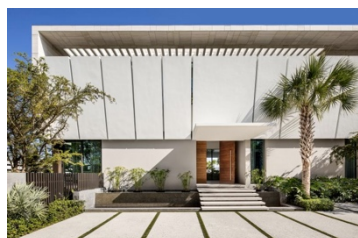

Stephen Friedman Gallery

Wallpaper
Context, art and nature inspire this Miami home
Ellie Stathaki
16 February 2021

Wallpaper*

Context, art and nature inspire this Miami home

Terracina, a private house by the South Florida waterside, was designed by South African architecture studio SAOTA as a home that combines art, landscape, and Miami living.

This striking family home is intrinsically connected to and inspired by its location, right by the Miami waterfront in the affluent neighbourhood of Golden Beach. Set by the water on a narrow strip of land between the Atlantic Ocean on the east and the Intracoastal Waterway to the west, and named Terracina, the house is designed by South African architecture practice SAOTA and merges a response to its distinctive context and the client's love for art.

The architects orientated the house towards the long sea views, opening it up through expansive glazing and floor-to-ceiling sliding doors that bring inside and outside together seamlessly. The structure occupies the inner side of the pie-shaped plot, in order to allow for larger terrace areas towards the water element.

Formally, the design balances opposites. 'The house mediates a progressive experience that unfolds between a muscular, monolithic protective screen of concrete panels presented to the street and a light, transparent treatment on the façade facing the waterway,' explain the architects. A carefully articulated water-side facade helps create a series of outdoor 'rooms' so the owners can make the most of Miami's pleasant climate.