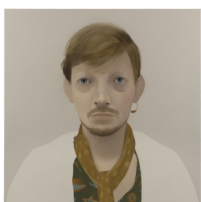

'In real life' | Art Basel Miami Beach 2020

Sarah Ball
Seyon, 2020
Oil on linen
160 x 160cm
(63 x 63in)

Sarah Ball
Elliot, 2020
Oil on linen
160 x 160cm
(63 x 63in)

Sarah Ball
Sophie, 2020
Oil on linen
100 x 100cm
(39 3/8 x 39 3/8in)

Sarah Ball
Mark, 2020
Oil on linen
100 x 100cm
(39 3/8 x 39 3/8in)

Leilah Babirye
Senga Muzanganda (Auntie Muzanganda), 2020
Glazed ceramic, wire and found objects
139.7 x 57.1 x 43.2cm
(55 x 22 1/2 x 17 1/8in)