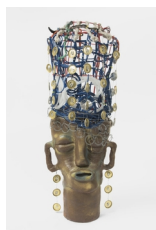

'In real life' | Art Basel Miami Beach 2020

Sarah Ball
Seyon, 2020
Oil on linen
160 x 160cm
(63 x 63in)

Sarah Ball
Elliot, 2020
Oil on linen
160 x 160cm
(63 x 63in)

Sarah Ball
Sophie, 2020
Oil on linen
100 x 100cm
(39 3/8 x 39 3/8in)

Sarah Ball
Mark, 2020
Oil on linen
100 x 100cm
(39 3/8 x 39 3/8in)

Leilah Babirye
Senga Muzanganda (Auntie Muzanganda), 2020
Glazed ceramic, wire and found objects
139.7 x 57.1 x 43.2cm
(55 x 22 1/2 x 17 1/8in)

Stephen Friedman Gallery

Leilah Babirye

Senga Nanseera (Kindhearted Kuchu Auntie), 2020
Wood, wax, aluminium, wire, nails and found objects
119.4 x 58.4 x 10cm
(47 x 23 x 4in)

Jonathan Baldock

Eating feelings (a conversation), 2020
Wood, Styrofoam, felt, bronze, glass, rose quartz and ceramic
2 x Marionettes each: 185 x 53 x 30cm
(72 7/8 x 20 7/8 x 11 3/4in)
2 x Ceramic stools each: 51 x 33 x 28.5cm
(20 1/8 x 13 x 11 1/4in)